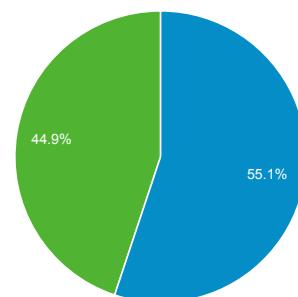

Jan 1, 2014 - Dec 31, 2014

Audience Overview

All Sessions
100.00%

+ Add Segment

Overview

Sessions
4,177,598

Users
1,898,469

Pageviews
9,110,868

Pages / Session
2.18

Avg. Session Duration
00:02:50

Bounce Rate
60.14%

% New Sessions
44.83%

Returning Visitor New Visitor

Language	Sessions	% Sessions
1. hr	1,457,694	34.89%
2. en-us	1,242,046	29.73%
3. hr-hr	1,045,677	25.03%
4. en	149,810	3.59%
5. en-gb	106,932	2.56%
6. sr	53,657	1.28%
7. sl	20,640	0.49%
8. de	16,717	0.40%
9. bs-ba	9,060	0.22%
10. sr-rs	9,001	0.22%