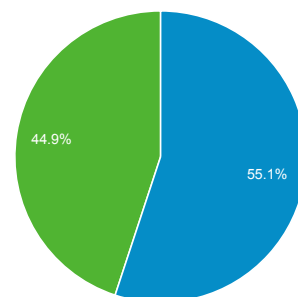

Audience Overview

Dec 1, 2014 - Dec 31, 2014

All Sessions
100.00%

+ Add Segment

Overview

Sessions
377,876

Users
206,748

Pageviews
816,088

Pages / Session
2.16

Avg. Session Duration
00:02:57

Bounce Rate
61.15%

% New Sessions
44.88%

Returning Visitor New Visitor

Language	Sessions	% Sessions
1. hr	139,393	36.89%
2. en-us	104,652	27.69%
3. hr-hr	97,540	25.81%
4. en	10,714	2.84%
5. en-gb	9,346	2.47%
6. sr	5,242	1.39%
7. sl	1,775	0.47%
8. de	1,692	0.45%
9. sr-rs	959	0.25%
10. de-de	698	0.18%